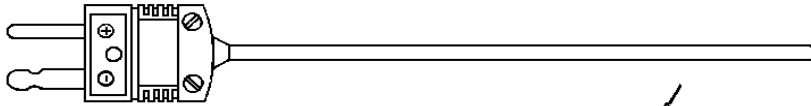

- I02
Miniature plug

- I03
Extended pot seal, strain relief spring

- I04
M8x1 screwed pot seal with locknuts

- I05
M8x1 screwed pot seal

- I06
STD pot seal

- I07
Mignon pot seal

- I08
STD insets

- I09
Insets with male connect.

- I10
Insets with double male connection

- I11
Springed Insets with double male connection