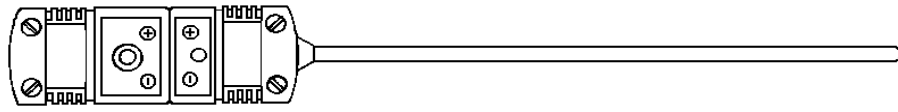

SENSITHERM S.r.l.

Rev. 00 Spec. inserti01	Mineral osid MgO insulated cables Inset MODEL	Issued 06.04.2000 Approv.

- I01
Miniature plug and socket