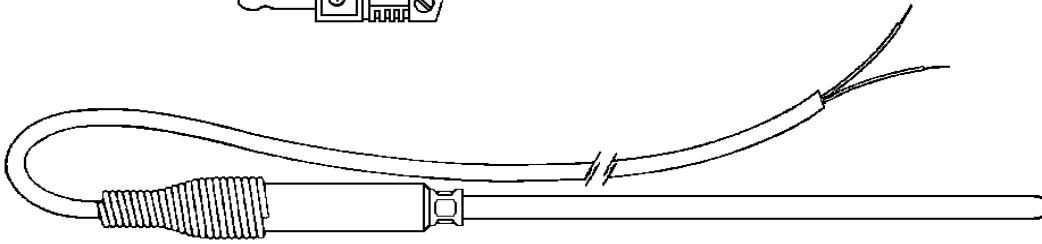

SENSITHERM S.r.l.

Rev. 00 Spec. inserti01	Mineral osid MgO insulated cables Inset MODEL	Issued 06.04.2000 Approv.
----------------------------	---	------------------------------

- I01
Miniature plug and socket

- I02
Miniature plug

- I03
Extended pot seal, strain relief spring

- I04
M8x1 screwed pot seal with locknuts

- I05
M8x1 screwed pot seal

- I06
STD pot seal

- I07
Mignon pot seal

- I08
STD insets

- I09
Insets with male connect.

- I10
Insets with double male connection

- I11
Springed Insets with double male connection